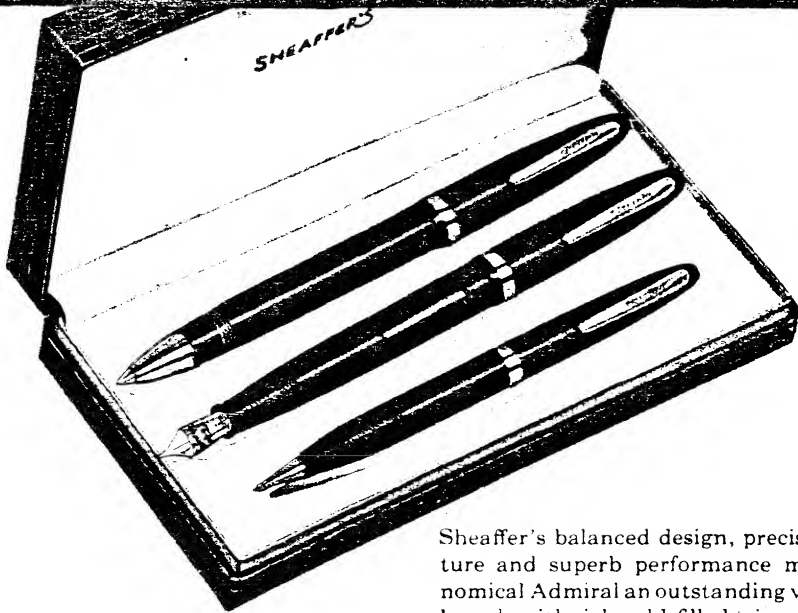

Pen and Pencil Ensemble, \$17.50; no fed. tax

SHEAFFER'S

Valiant
Statesman

STATESMAN

Sheaffer's distinctive styling and quality are instantly recognized in this popular favorite. High in value, yet low in price, Statesman is a standout. Smart-colored caps and barrels contrast handsomely with the rich, gold-filled trim, so that its handsome appearance befits its perfection of performance. Colors. Green, Blue, Brown, Burgundy and Black with TOUCHDOWN. Lever filler in Black only. Pen, \$10.00; Pencil, \$4.00; Stratowriter Ballpoint, \$7.00. **Complete Threesome** in gift case, \$21.00; no fed. tax.

Pen and Pencil Ensemble, \$14.00; no fed. tax

Individual pieces may be bought separately and will be suitably gift-boxed. Two-piece ensembles also available handsomely gift-boxed.

TUCKAWAY

Something for the ladies is this petite new model in a shorter, slimmer size. Costume-colored barrels and caps glow in beauty, with their rich, gold-filled trim. And the smooth flow of their graceful lines is unbroken when opened or closed. May be safely carried in purse or shallow pocket because the exclusive "Fast-On" clasp can't tear the most delicate fabric. Colors: Green, Blue, Brown, Burgundy and Black with TOUCHDOWN filler. Pen, \$10.00; Pencil, \$4.00; Stratowriter Ballpoint, \$7.00. **Complete Threesome** in keepsake case, \$21.00; no fed. tax.

Pen and Pencil Ensemble, \$14.00; no fed. tax

Tuckaway
SHEAFFER'S
Admiral-Craftsman

ADMIRAL

Sheaffer's balanced design, precision manufacture and superb performance make the economical Admiral an outstanding value. Colorful barrels with rich gold-filled trim add distinction far beyond the modest price. Has quick, easy-to-operate lever filler. Colors: Green, Blue, Brown, Black. Pen, \$5.00; Pencil, \$3.75; Stratowriter Ballpoint, \$5.00. **Complete Threesome**, gift-boxed, \$13.75; no fed. tax.